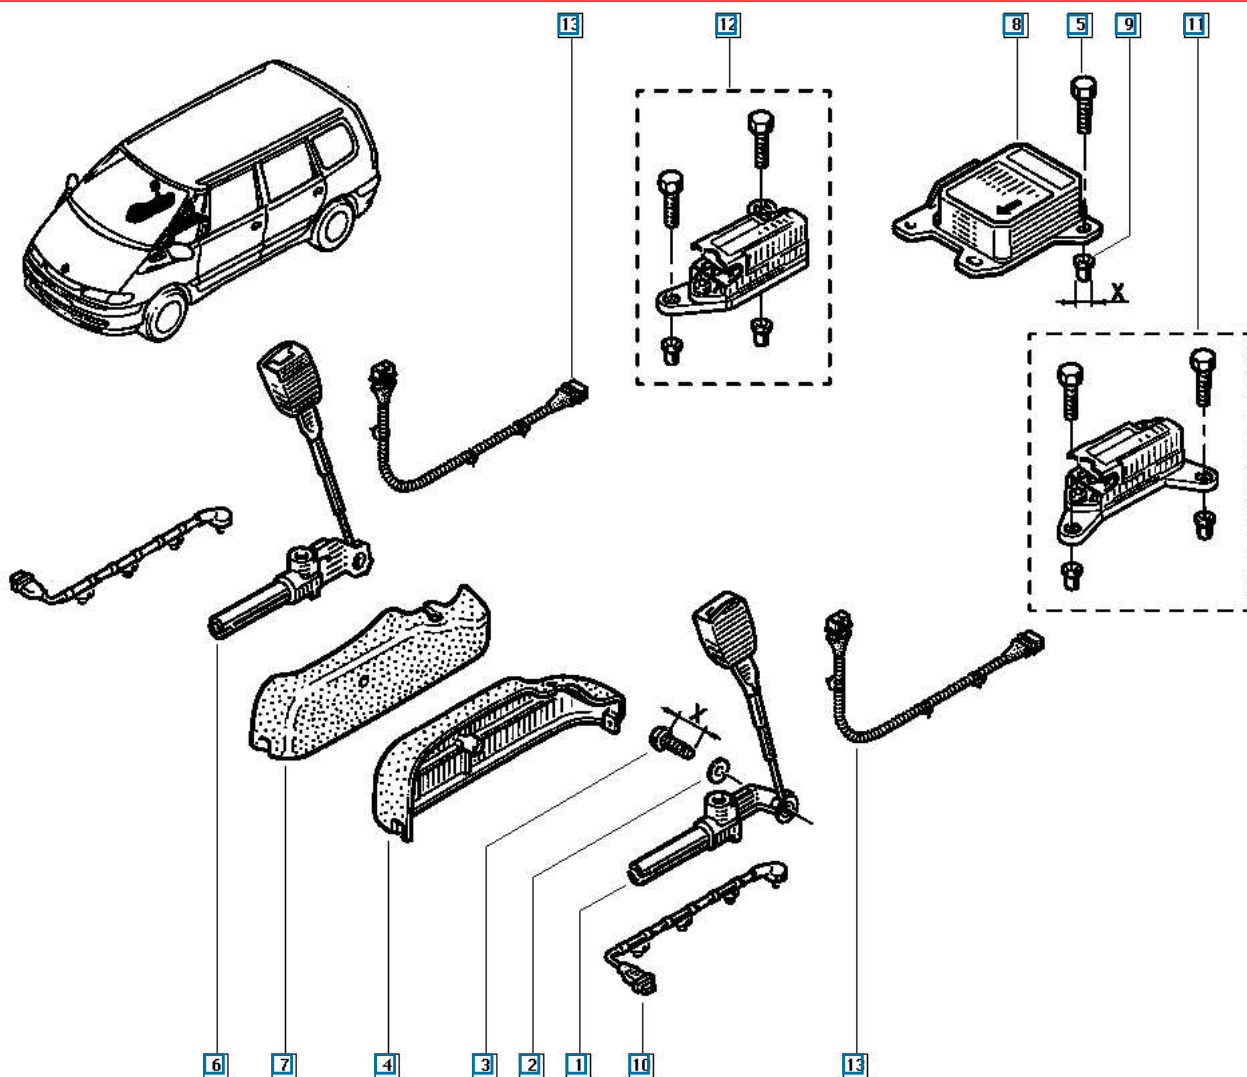

## List of parts

Model Espace III Avantime JE0E Upholstery - Electricity 59 Carrying equipment safety straps / Seat belts

N592010 N592210 N594010

Code	Part number	Replacement	Name	Note
1	<a href="#">6025301721</a>			Vehicle fabrication number < 981201
1	<a href="#">6025313409</a>		PRE TENSIONER J66	Vehicle fabrication number >= 981201
2	<a href="#">7703053979</a>		FLAT WASHER 12	
3	<a href="#">7705098116</a>		SCREW	(X) dimension = 35
4	<a href="#">6025312262</a>			Vehicle fabrication number >= 981201